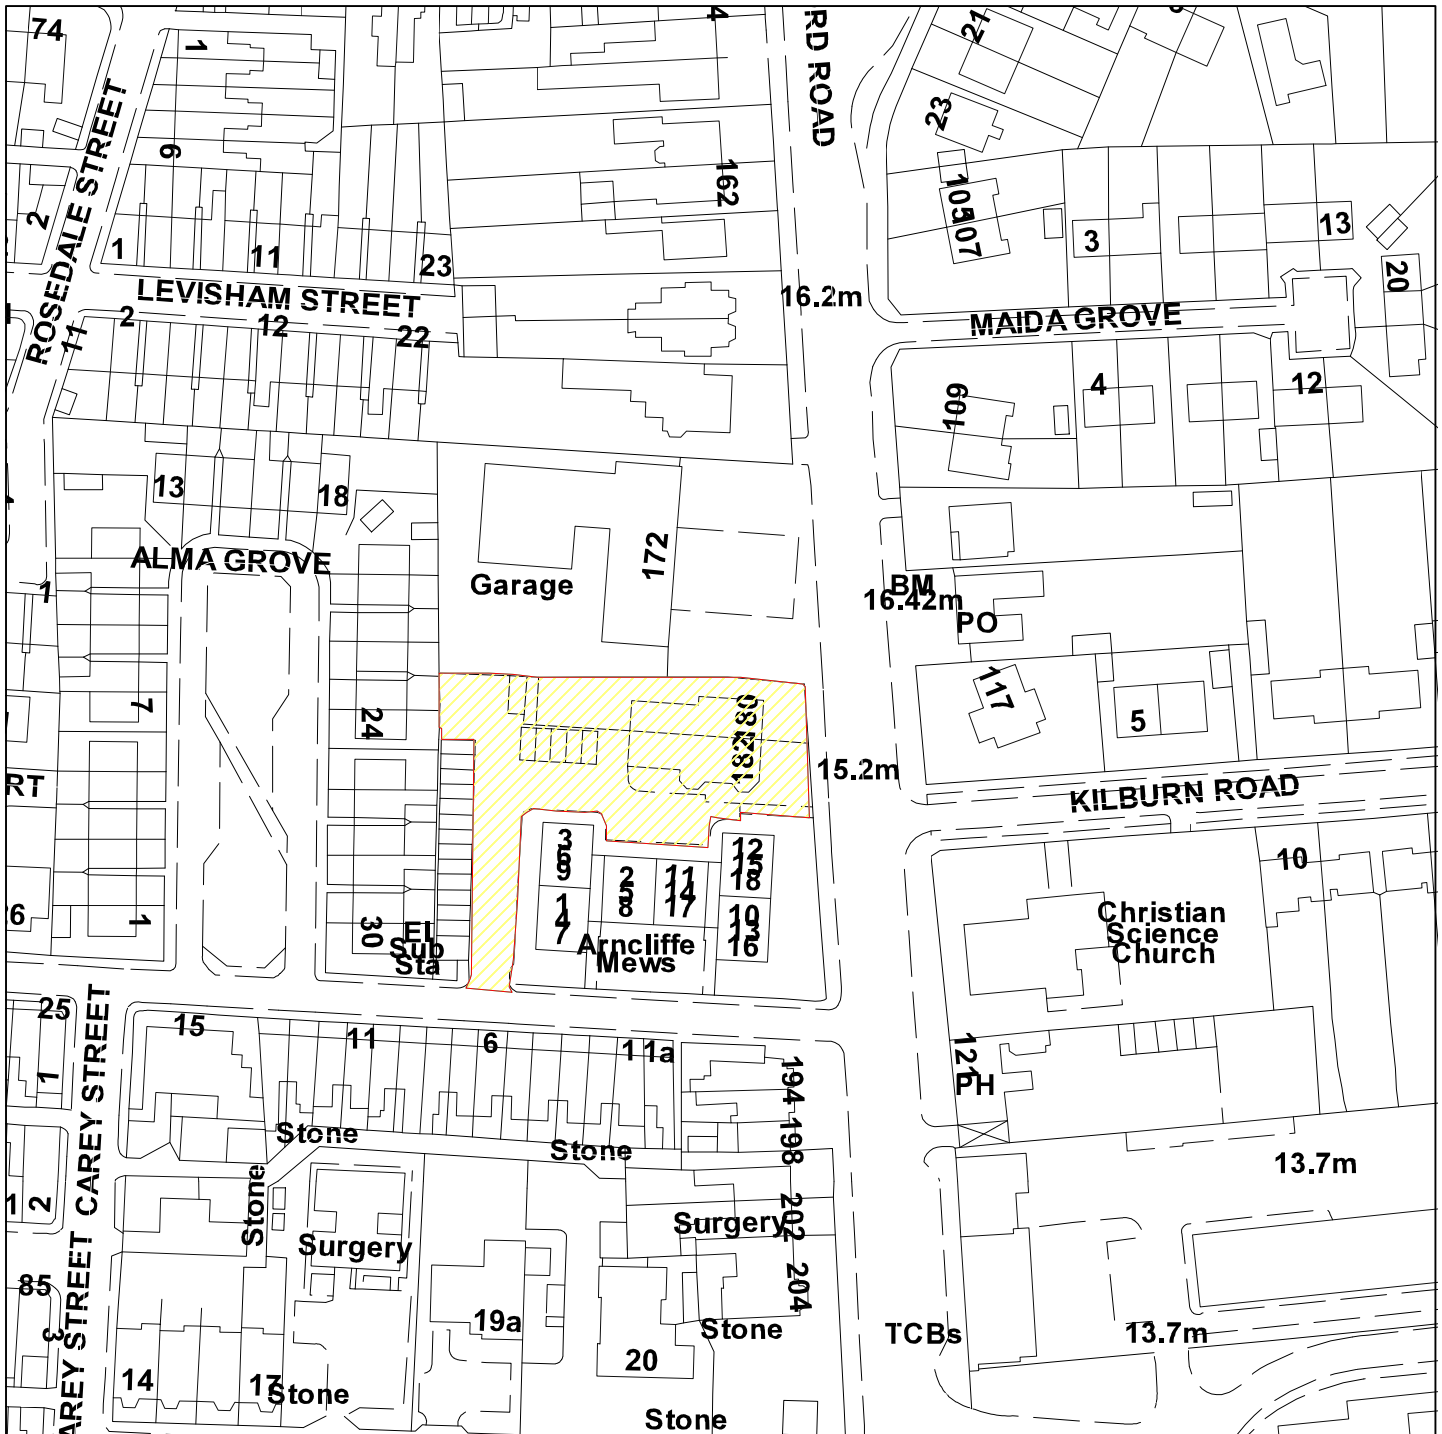

# 180 Fulford Road, YO10 4DA

08/00316/LBC

GIS by ESRI (UK)

Scale : 1:1250

Reproduced from the Ordnance Survey map with the permission of the Controller of Her Majesty's Stationery Office © Crown Copyright 2000.

Unauthorised reproduction infringes Crown Copyright and may lead to prosecution or civil proceedings.

Produced using ESRI (UK)'s MapExplorer 2.0 - <http://www.esriuk.com>

<b>Organisation</b>	City of York Council
<b>Department</b>	City Strategy
<b>Comments</b>	Application site
<b>Date</b>	28 April 2008
<b>SLA Number</b>	Not set